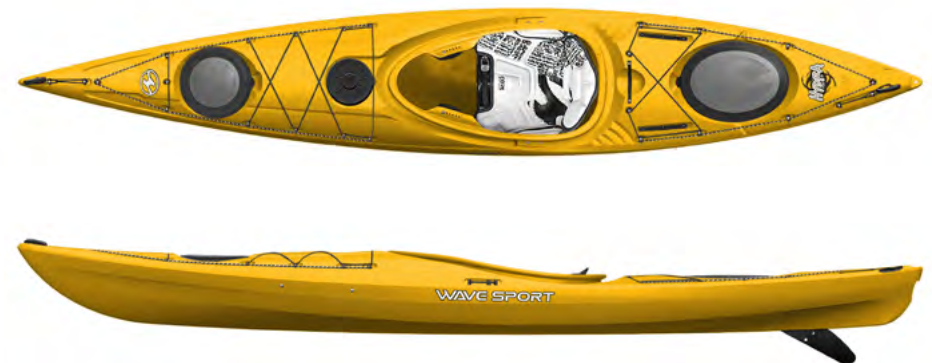

HYDRA

NEW
HYDRA 125 / 125 LV

NEW

HYDRA 125

HYDRA 125

NEW HYDRA 125 LV

FEATURES

- CORE WhiteOut outfitting with marine vinyl pads
- CORE leg-lifter control seat system
- Rear adjustable backband
- Flip-over carry hip-pads included
- Low-profile padded thigh braces
- Adjustable pedal footrests
- Easy access day hatch - self contained
- Bow & stern storage hatches - with bulkheads
- GearTrac rails on rear deck offer attachment points
- Security grab point and retractable carry handles
- Multi-position skeg slider for spring loaded skeg

The **Hydra 125** and **Hydra 125lv** are set to become the go to kayak of choice for the widest variety of paddling adventures! Disguised as shorter compact tourers - the Hydra 125s are merely hiding their flair and ambition for the ultimate performance.

Encapsulating all the exhilaration and thrill that the longer Hydra 145s provide in a perfect package that is easy to store, car top and carry. The Hydra 125s are not only ideal for adventure seekers exploring touring for the first time, but the impressive top speed and carving chines equip the advanced paddler with the tools to push their boundaries and have some serious fun!

COLOURS

	HYDRA 125		HYDRA 125 LV	
LENGTH	385 cm	• 12' 7"	375 cm	• 12' 4"
WIDTH	63.5 cm	• 25"	61 cm	• 24"
DECK HEIGHT	35 cm	• 14"	34 cm	• 13.5"
COCKPIT	93 x 52 cm	• 36.5" x 20.5"	90 x 49 cm	• 35.5" x 19.5"
BOAT WEIGHT	22.5 kg	• 50 lbs	21.5 kg	• 48 lbs.
MAX CAPACITY	135 kg	• 298 lbs.	120 kg	• 265 lbs.